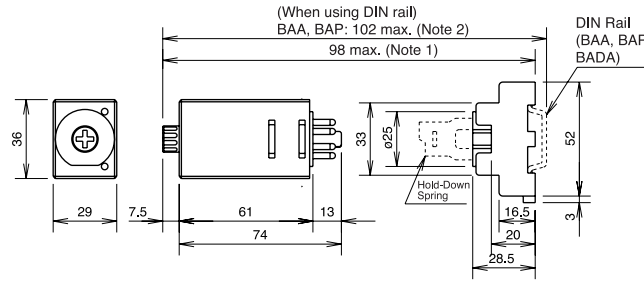

Dimensions

GT5P Timer, 8-Pin with SR2P-05

GT5P Timer, 8-Pin with SR2P-06