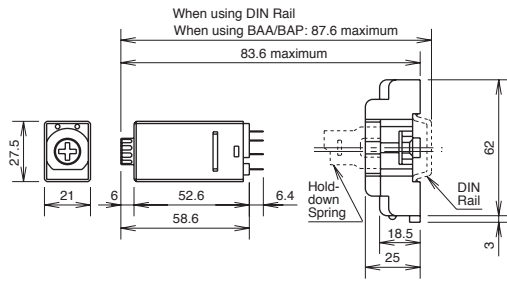

Dimensions

GT5Y Timer, Blade with SY4S-05

Switches & Pilot Lights

Display Lights

Relays & Sockets

Timers

Terminal Blocks

Circuit Breakers