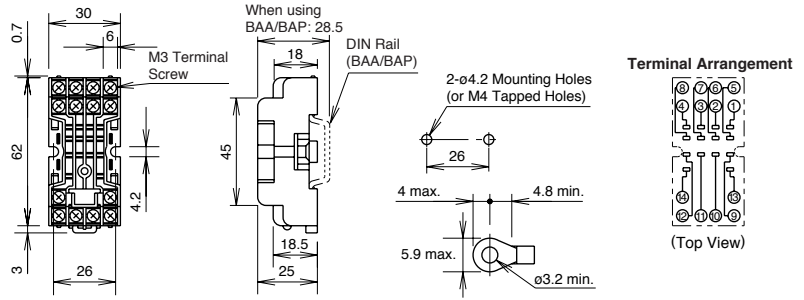

Dimensions

GT5Y Timer, Blade with SY4S-05

Switches & Pilot Lights

Display Lights

Relays & Sockets

Timers

Terminal Blocks

Circuit Breakers