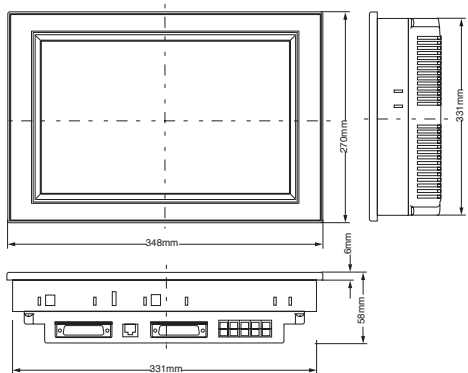

Dimensions & Panel Cutouts

HG1F Dimensions

HG1F Installation Panel Layout

HG2F Dimensions

HG2F Installation Panel Layout

HG3F Dimensions

HG3F Installation Panel Layout

HG4F Dimensions

HG4F Installation Panel Layout

All dimensions in mm.

PLCs

Operator Interfaces

Automation Software

Power Supplies

Sensors

Communication & Networking