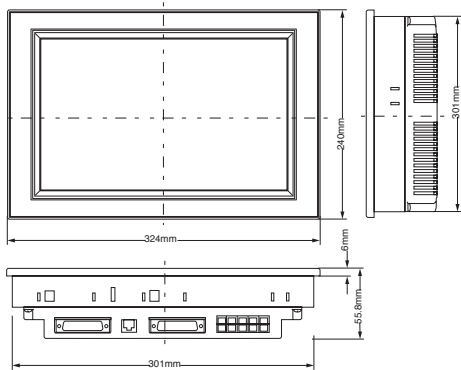

Dimensions & Panel Cutouts

HG1F Dimensions

HG1F Installation Panel Layout

HG2F Dimensions

HG2F Installation Panel Layout

HG3F Dimensions

HG3F Installation Panel Layout

HG4F Dimensions

HG4F Installation Panel Layout

All dimensions in mm.

PLCs

Operator Interfaces

Automation Software

Power Supplies

Sensors

Communication & Networking