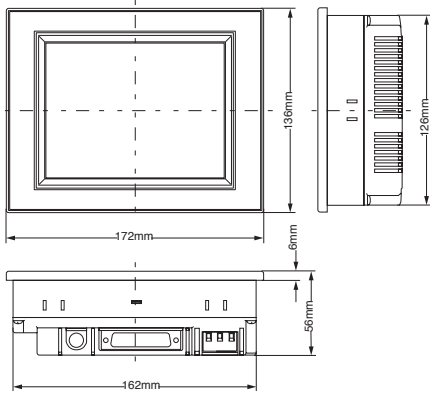

Dimensions & Panel Cutouts

HG1F Dimensions

HG1F Installation Panel Layout

HG2F Dimensions

HG2F Installation Panel Layout

HG3F Dimensions

HG3F Installation Panel Layout

HG4F Dimensions

HG4F Installation Panel Layout

All dimensions in mm.

PLCs

Operator Interfaces

Automation Software

Power Supplies

Sensors

Communication & Networking