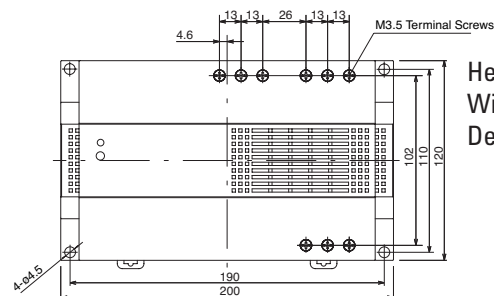

Dimensions

PS5R-A (7.5W)

Height 75.0 mm
Width 45.0 mm
Depth 70.0 mm

PS5R-B (15W)

Height 75.0 mm
Width 45.0 mm
Depth 95.0 mm

PS5R-C (30W)

Height 75.0 mm
Width 90.0 mm
Depth 95.0 mm

PS5R-D (50W)

Height 75.0 mm
Width 90.0 mm
Depth 95.0 mm

PS5R-Q (75W)

Height 120.0 mm
Width 85.0 mm
Depth 140.0 mm

PS5R-E (100W)

Height 75.0 mm
Width 145.0 mm
Depth 95.0 mm

PS5R-F (120W)

Height 120.0 mm
Width 115.0 mm
Depth 140.0 mm

PS5R-G (240W)

Height 120.0 mm
Width 200.0 mm
Depth 140.0 mm

Power Supplies **L**