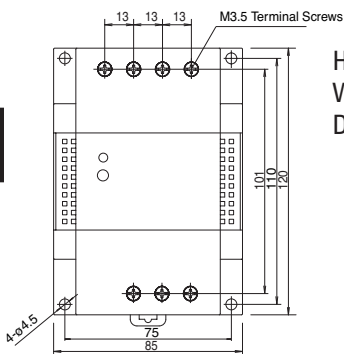

Dimensions

PS5R-A (7.5W)

Height 75.0 mm
Width 45.0 mm
Depth 70.0 mm

PS5R-B (15W)

Height 75.0 mm
Width 45.0 mm
Depth 95.0 mm

PS5R-C (30W)

Height 75.0 mm
Width 90.0 mm
Depth 95.0 mm

PS5R-D (50W)

Height 75.0 mm
Width 90.0 mm
Depth 95.0 mm

PS5R-Q (75W)

Height 120.0 mm
Width 85.0 mm
Depth 140.0 mm

PS5R-E (100W)

Height 75.0 mm
Width 145.0 mm
Depth 95.0 mm

PS5R-F (120W)

Height 120.0 mm
Width 115.0 mm
Depth 140.0 mm

PS5R-G (240W)

Height 120.0 mm
Width 200.0 mm
Depth 140.0 mm

Power Supplies **L**