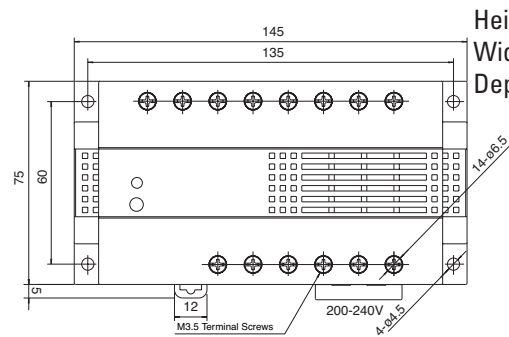

Dimensions

PS5R-A (7.5W)

Height 75.0 mm
Width 45.0 mm
Depth 70.0 mm

PS5R-B (15W)

Height 75.0 mm
Width 45.0 mm
Depth 95.0 mm

PS5R-C (30W)

Height 75.0 mm
Width 90.0 mm
Depth 95.0 mm

PS5R-D (50W)

Height 75.0 mm
Width 90.0 mm
Depth 95.0 mm

PS5R-Q (75W)

Height 120.0 mm
Width 85.0 mm
Depth 140.0 mm

PS5R-E (100W)

Height 75.0 mm
Width 145.0 mm
Depth 95.0 mm

PS5R-F (120W)

Height 120.0 mm
Width 115.0 mm
Depth 140.0 mm

PS5R-G (240W)

Height 120.0 mm
Width 200.0 mm
Depth 140.0 mm

Power Supplies **L**