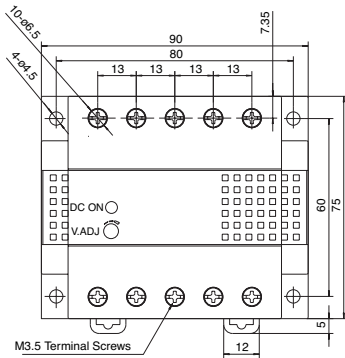

Dimensions

PS5R-A (7.5W)

Height 75.0 mm
Width 45.0 mm
Depth 70.0 mm

PS5R-B (15W)

Height 75.0 mm
Width 45.0 mm
Depth 95.0 mm

PS5R-C (30W)

Height 75.0 mm
Width 90.0 mm
Depth 95.0 mm

PS5R-D (50W)

Height 75.0 mm
Width 90.0 mm
Depth 95.0 mm

PS5R-Q (75W)

Height 120.0 mm
Width 85.0 mm
Depth 140.0 mm

PS5R-E (100W)

Height 75.0 mm
Width 145.0 mm
Depth 95.0 mm

PS5R-F (120W)

Height 120.0 mm
Width 115.0 mm
Depth 140.0 mm

PS5R-G (240W)

Height 120.0 mm
Width 200.0 mm
Depth 140.0 mm

Power Supplies **L**