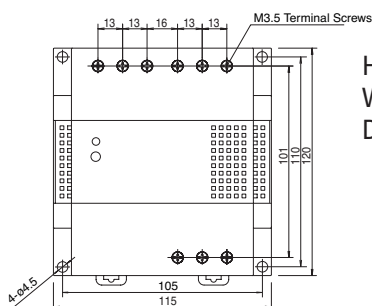

Dimensions

PS5R-A (7.5W)

Height 75.0 mm
Width 45.0 mm
Depth 70.0 mm

PS5R-B (15W)

Height 75.0 mm
Width 45.0 mm
Depth 95.0 mm

PS5R-C (30W)

Height 75.0 mm
Width 90.0 mm
Depth 95.0 mm

PS5R-D (50W)

Height 75.0 mm
Width 90.0 mm
Depth 95.0 mm

PS5R-Q (75W)

Height 120.0 mm
Width 85.0 mm
Depth 140.0 mm

PS5R-E (100W)

Height 75.0 mm
Width 145.0 mm
Depth 95.0 mm

PS5R-F (120W)

Height 120.0 mm
Width 115.0 mm
Depth 140.0 mm

PS5R-G (240W)

Height 120.0 mm
Width 200.0 mm
Depth 140.0 mm

Power Supplies **L**