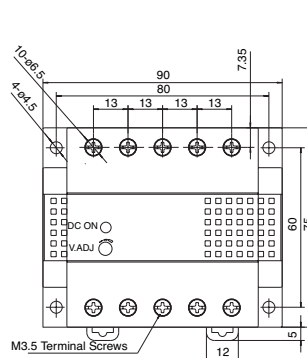

Dimensions

PS5R-A (7.5W)

Height 75.0 mm
Width 45.0 mm
Depth 70.0 mm

PS5R-B (15W)

Height 75.0 mm
Width 45.0 mm
Depth 95.0 mm

PS5R-C (30W)

Height 75.0 mm
Width 90.0 mm
Depth 95.0 mm

PS5R-D (50W)

Height 75.0 mm
Width 90.0 mm
Depth 95.0 mm

PS5R-Q (75W)

Height 120.0 mm
Width 85.0 mm
Depth 140.0 mm

PS5R-E (100W)

Height 75.0 mm
Width 145.0 mm
Depth 95.0 mm

PS5R-F (120W)

Height 120.0 mm
Width 115.0 mm
Depth 140.0 mm

PS5R-G (240W)

Height 120.0 mm
Width 200.0 mm
Depth 140.0 mm

Power Supplies **L**