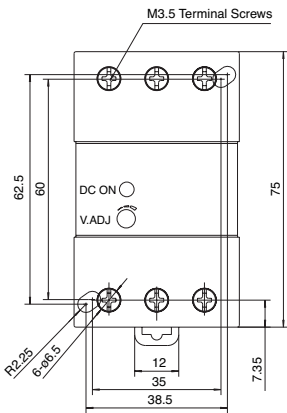

Dimensions

PS5R-A (7.5W)

Height 75.0 mm
Width 45.0 mm
Depth 70.0 mm

PS5R-B (15W)

Height 75.0 mm
Width 45.0 mm
Depth 95.0 mm

PS5R-C (30W)

Height 75.0 mm
Width 90.0 mm
Depth 95.0 mm

PS5R-D (50W)

Height 75.0 mm
Width 90.0 mm
Depth 95.0 mm

PS5R-Q (75W)

Height 120.0 mm
Width 85.0 mm
Depth 140.0 mm

PS5R-E (100W)

Height 75.0 mm
Width 145.0 mm
Depth 95.0 mm

PS5R-F (120W)

Height 120.0 mm
Width 115.0 mm
Depth 140.0 mm

PS5R-G (240W)

Height 120.0 mm
Width 200.0 mm
Depth 140.0 mm

Power Supplies **L**