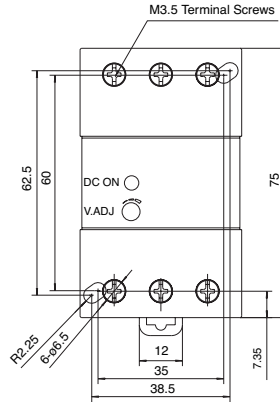

Dimensions

PS5R-A (7.5W)

Height 75.0 mm
Width 45.0 mm
Depth 70.0 mm

PS5R-B (15W)

Height 75.0 mm
Width 45.0 mm
Depth 95.0 mm

PS5R-C (30W)

Height 75.0 mm
Width 90.0 mm
Depth 95.0 mm

PS5R-D (50W)

Height 75.0 mm
Width 90.0 mm
Depth 95.0 mm

PS5R-Q (75W)

Height 120.0 mm
Width 85.0 mm
Depth 140.0 mm

PS5R-E (100W)

Height 75.0 mm
Width 145.0 mm
Depth 95.0 mm

PS5R-F (120W)

Height 120.0 mm
Width 115.0 mm
Depth 140.0 mm

PS5R-G (240W)

Height 120.0 mm
Width 200.0 mm
Depth 140.0 mm

Power Supplies **L**