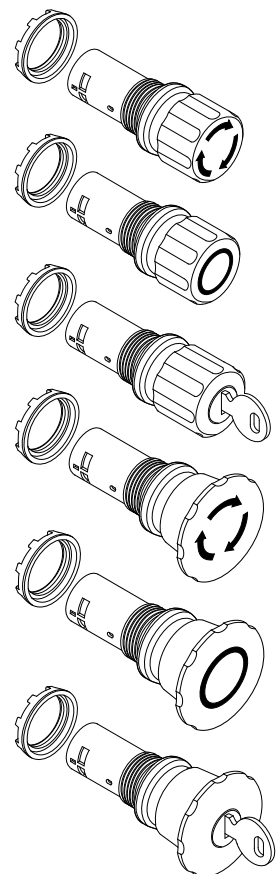

Emergency stop pushbuttons

Non-illuminated

Fulfills IEC 60947-5-5

The emergency stops with key release are delivered with two keys.

Plastic operator

Description	Color	Catalog No.	Ref. Code	List Price
Ø 30 mm				
Twist release	Red			
<u>Contacts included:</u>				
1 NC		CE3T-10R-01	1SFA 619 500 R1041	$ 28.00
2 NO		CE3T-10R-20	1SFA 619 500 R1021	33.60
2 NC		CE3T-10R-02	1SFA 619 500 R1051	33.60
1 NO +1 NC		CE3T-10R-11	1SFA 619 500 R1071	33.60
Twist release	Black			
<u>Contacts included:</u>				
1 NO + 1 NC		CE3T-10B-11	1SFA 619 500 R1076	33.60
Pull release	Red			
<u>Contacts included:</u>				
2 NC		CE3P-10R-02	1SFA 619 501 R1051	33.60
1 NO +1 NC		CE3P-10R-11	1SFA 619 501 R1071	33.60
Pull release	Black			
<u>Contacts included:</u>				
1 NO +1 NC		CE3P-10B-11	1SFA 619 501 R1076	33.60
Key release (Key code 71, Ronis 455)	Red			
<u>Contacts included:</u>				
2 NC		CE3K1-10R-02	1SFA 619 502 R1051	53.40
1 NO +1 NC		CE3K1-10R-11	1SFA 619 502 R1071	53.40
Key release (Key code 71, Ronis 455)	Black			
<u>Contacts included:</u>				
1 NO +1 NC		CE3K1-10B-11	1SFA 619 502 R1076	53.40
Ø 40 mm				
Twist release	Red			
<u>Contacts included:</u>				
1 NC		CE4T-10R-01	1SFA 619 550 R1041	30.80
2 NO		CE4T-10R-20	1SFA 619 550 R1021	36.40
2 NC		CE4T-10R-02	1SFA 619 550 R1051	36.40
1 NO +1 NC		CE4T-10R-11	1SFA 619 550 R1071	36.40
Twist release	Black			
<u>Contacts included:</u>				
1 NO & 1 NC		CE4T-10B-11	1SFA 619 550 R1076	36.40
Pull release	Red			
<u>Contacts included:</u>				
2 NC		CE4P-10R-02	1SFA 619 551 R1051	36.40
1 NO +1 NC		CE4P-10R-11	1SFA 619 551 R1071	36.40
Pull release	Black			
<u>Contacts included:</u>				
1 NO +1 NC		CE4P-10B-11	1SFA 619 551 R1076	36.40
Key release (Key code 71, Ronis 455)	Red			
<u>Contacts included:</u>				
2 NC		CE4K1-10R-02	1SFA 619 552 R1051	57.50
1 NO +1 NC		CE4K1-10R-11	1SFA 619 552 R1071	57.50
Key release (Key code 71, Ronis 455)	Black			
<u>Contacts included:</u>				
1 NO +1 NC		CE4K1-10B-11	1SFA 619 552 R1076	57.50