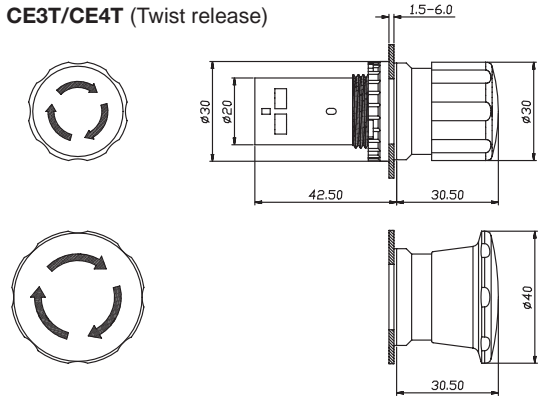

Pilot devices - Compact range

Dimensions

Pushbutton

Selector switch

Pilot light

Emergency stop pushbuttons

CE3P/CE4P (Pull release)

CE3T/CE4T (Twist release)

CE3K1/CE4K1

Drilling plans for compact pushbuttons, selector switches, pilot lights and emergency stop pushbuttons
See page 74