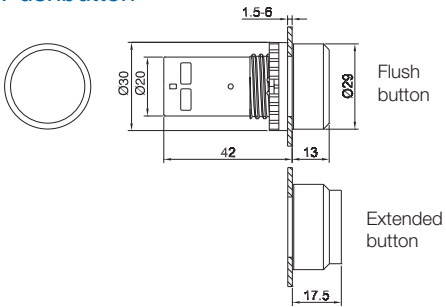

Pilot devices - Compact range

Dimensions

Pushbutton

Selector switch

Pilot light

Emergency stop pushbuttons

CE3P/CE4P (Pull release)

CE3T/CE4T (Twist release)

CE3K1/CE4K1

Drilling plans for compact pushbuttons, selector switches, pilot lights and emergency stop pushbuttons
See page 74