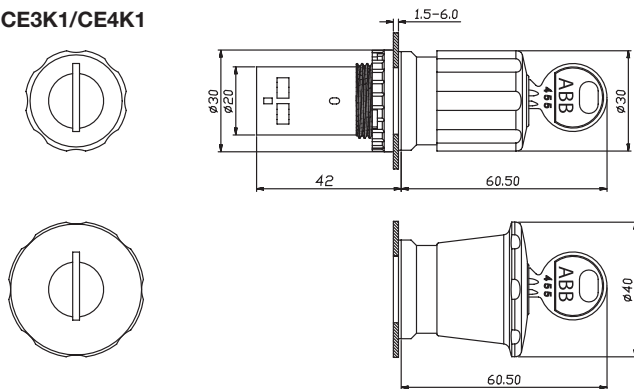

Pilot devices - Compact range

Dimensions

Pushbutton

Selector switch

Pilot light

Emergency stop pushbuttons

CE3P/CE4P (Pull release)

CE3T/CE4T (Twist release)

CE3K1/CE4K1

Drilling plans for compact pushbuttons, selector switches, pilot lights and emergency stop pushbuttons
See page 74