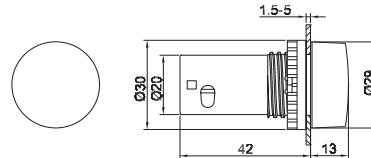

Pilot devices - Compact range

Dimensions

Pushbutton

Selector switch

Pilot light

Emergency stop pushbuttons

CE3P/CE4P (Pull release)

CE3T/CE4T (Twist release)