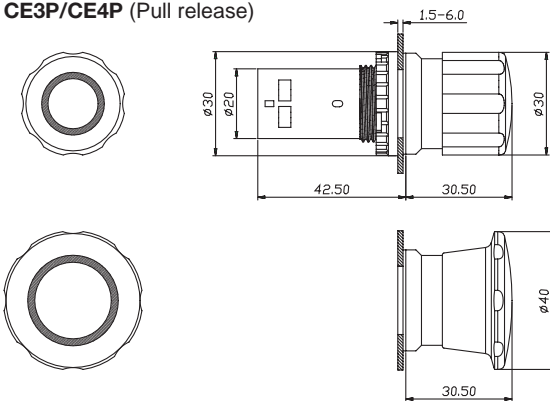

Pilot devices - Compact range

Dimensions

Pushbutton

Selector switch

Pilot light

Emergency stop pushbuttons

CE3P/CE4P (Pull release)

CE3T/CE4T (Twist release)

CE3K1/CE4K1

Drilling plans for compact pushbuttons, selector switches, pilot lights and emergency stop pushbuttons
See page 74