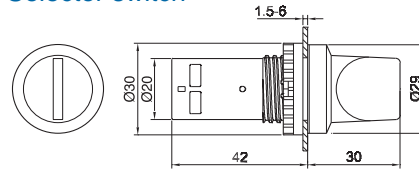

Pilot devices - Compact range

Dimensions

Pushbutton

Selector switch

Pilot light

Emergency stop pushbuttons

CE3P/CE4P (Pull release)

CE3T/CE4T (Twist release)