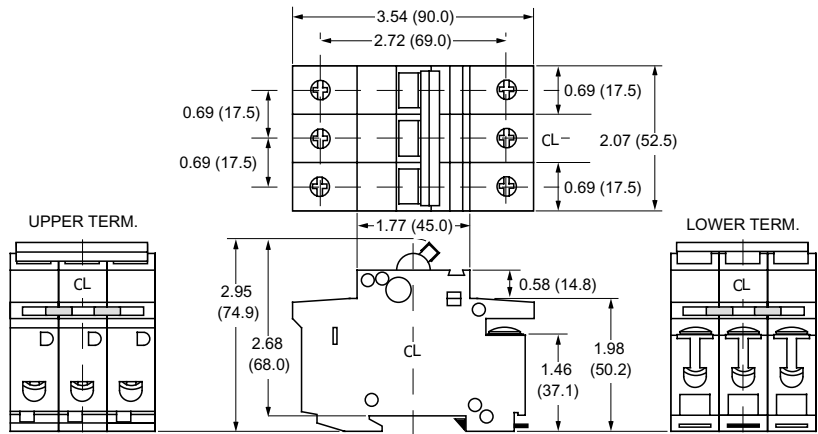

Approximate dimensions S260, S270, S280, S290

00.00 Inches
00.00 [Millimeters]

S260 & S270

S280

14

S290

Approximate dimensions Accessories

System
Pro M

00.00 Inches
00.00 [Millimeters]

Accessories

MB-CL Front mounting clip

MB-3PD Front mounting bracket

RHS2-M Handle mechanism

Approximate dimensions Accessories

00.00 Inches
00.00 [Millimeters]

12644