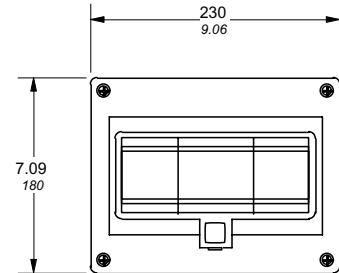

Approximate dimensions Accessories

00.00 Inches
00.00 [Millimeters]

12650