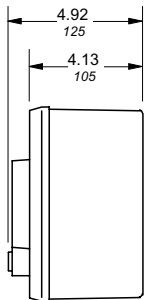

Approximate dimensions Accessories

00.00 Inches
00.00 [Millimeters]

12646