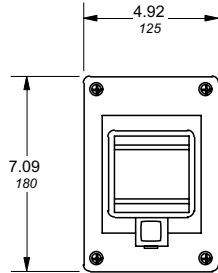

Approximate dimensions S260, S270, S280, S290

00.00 Inches
00.00 [Millimeters]

S260 & S270

S280

14

S290

Approximate dimensions Accessories

System
Pro M

00.00 Inches
00.00 [Millimeters]

Accessories

MB-CL Front mounting clip

MB-3PD Front mounting bracket

RHS2-M Handle mechanism

Approximate dimensions Accessories

00.00 Inches
00.00 [Millimeters]

12644