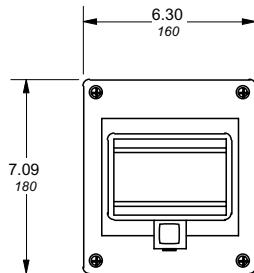

Approximate dimensions Accessories

00.00 Inches
00.00 [Millimeters]

12646