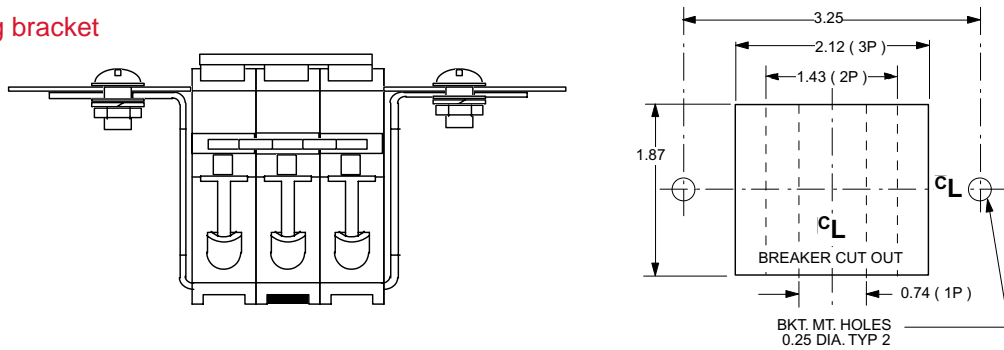

00.00 Inches
00.00 [Millimeters]

Accessories

MB-CL Front mounting clip

MB-3PD Front mounting bracket

RHS2-M Handle mechanism

Approximate dimensions Accessories

00.00 Inches
00.00 [Millimeters]

12644