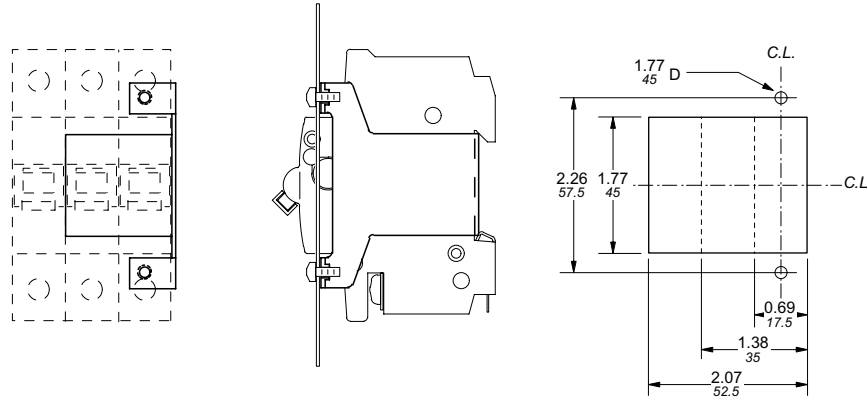

Approximate dimensions S260, S270, S280, S290

00.00 Inches
00.00 [Millimeters]

S260 & S270

S280

14

S290

Approximate dimensions Accessories

System
Pro M

00.00 Inches
00.00 [Millimeters]

Accessories

MB-CL Front mounting clip

MB-3PD Front mounting bracket

RHS2-M Handle mechanism

Approximate dimensions Accessories

00.00 Inches
00.00 [Millimeters]

12644