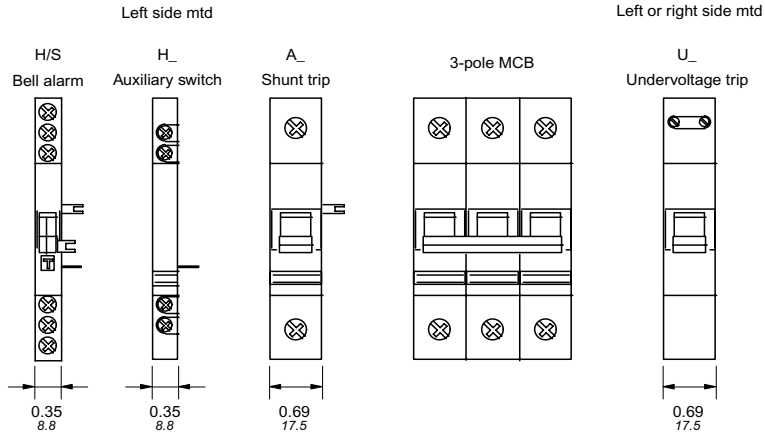

Approximate dimensions S260, S270, S280, S290

00.00 Inches
00.00 [Millimeters]

S260 & S270

S280

14

S290

Approximate dimensions Accessories

System
Pro M

00.00 Inches
00.00 [Millimeters]

Accessories

MB-CL Front mounting clip

MB-3PD Front mounting bracket

RHS2-M Handle mechanism

Approximate dimensions Accessories

00.00 Inches
00.00 [Millimeters]

12644