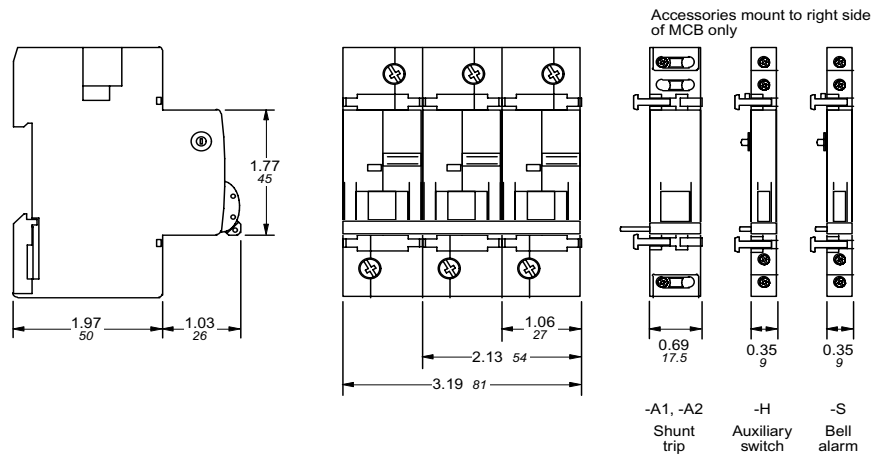

Approximate dimensions S260, S270, S280, S290

00.00 Inches
00.00 [Millimeters]

S260 & S270

S280

14

S290

Approximate dimensions Accessories

System
Pro M

00.00 Inches
00.00 [Millimeters]

Accessories

MB-CL Front mounting clip

MB-3PD Front mounting bracket

RHS2-M Handle mechanism

Approximate dimensions Accessories

00.00 Inches
00.00 [Millimeters]

12644