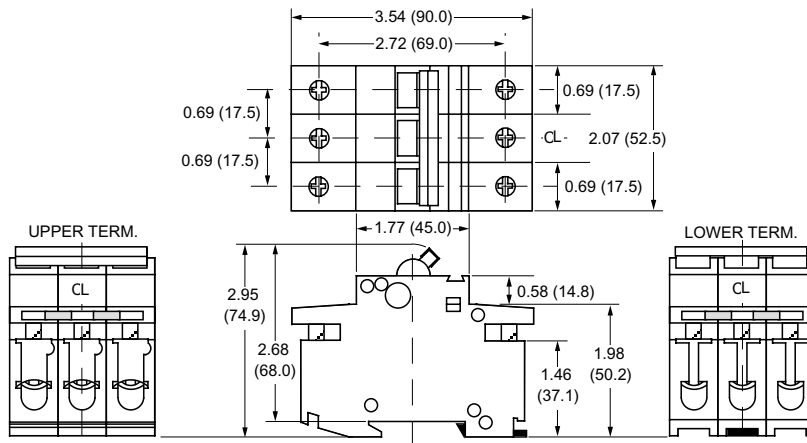

Approximate dimensions S260, S270, S280, S290

00.00 Inches
00.00 [Millimeters]

S260 & S270

S280

14

S290

Approximate dimensions Accessories

System
Pro M

00.00 Inches
00.00 [Millimeters]

Accessories

MB-CL Front mounting clip

MB-3PD Front mounting bracket

RHS2-M Handle mechanism

Approximate dimensions Accessories

00.00 Inches
00.00 [Millimeters]

12644