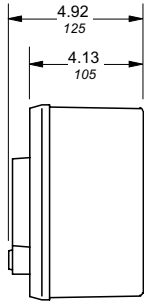

Approximate dimensions S260, S270, S280, S290

00.00 Inches
00.00 [Millimeters]

S260 & S270

S280

14

S290

Approximate dimensions Accessories

System
Pro M

00.00 Inches
00.00 [Millimeters]

Accessories

MB-CL Front mounting clip

MB-3PD Front mounting bracket

RHS2-M Handle mechanism

Approximate dimensions Accessories

00.00 Inches
00.00 [Millimeters]

12644