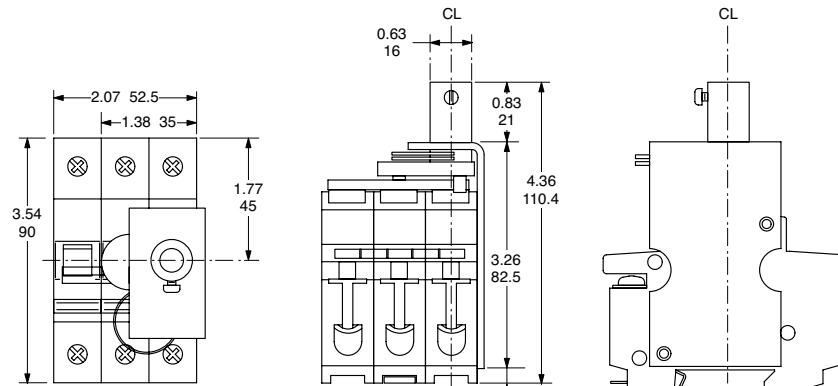

Approximate dimensions S260, S270, S280, S290

00.00 Inches
00.00 [Millimeters]

S260 & S270

S280

14

S290

Approximate dimensions Accessories

System
Pro M

00.00 Inches
00.00 [Millimeters]

Accessories

MB-CL Front mounting clip

MB-3PD Front mounting bracket

RHS2-M Handle mechanism

Approximate dimensions Accessories

00.00 Inches
00.00 [Millimeters]

12644