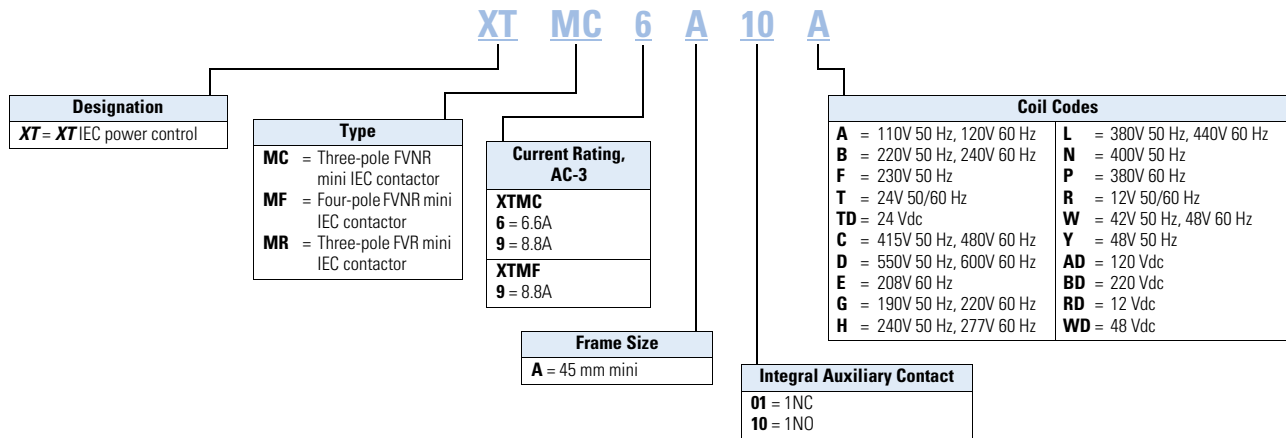

Instructional Leaflets

Pub51219	XTMC, XTMF Mini Contactors, XTRM Mini Control Relay and Accessories
Pub51243	XTOM Mini Overload Relays
Pub51206	Mini Reversing Link Kits
MN03402002E	XTOM Mini Overload Relays Installation and User Manual

Catalog Number Selection

XT IEC Miniature Contactors