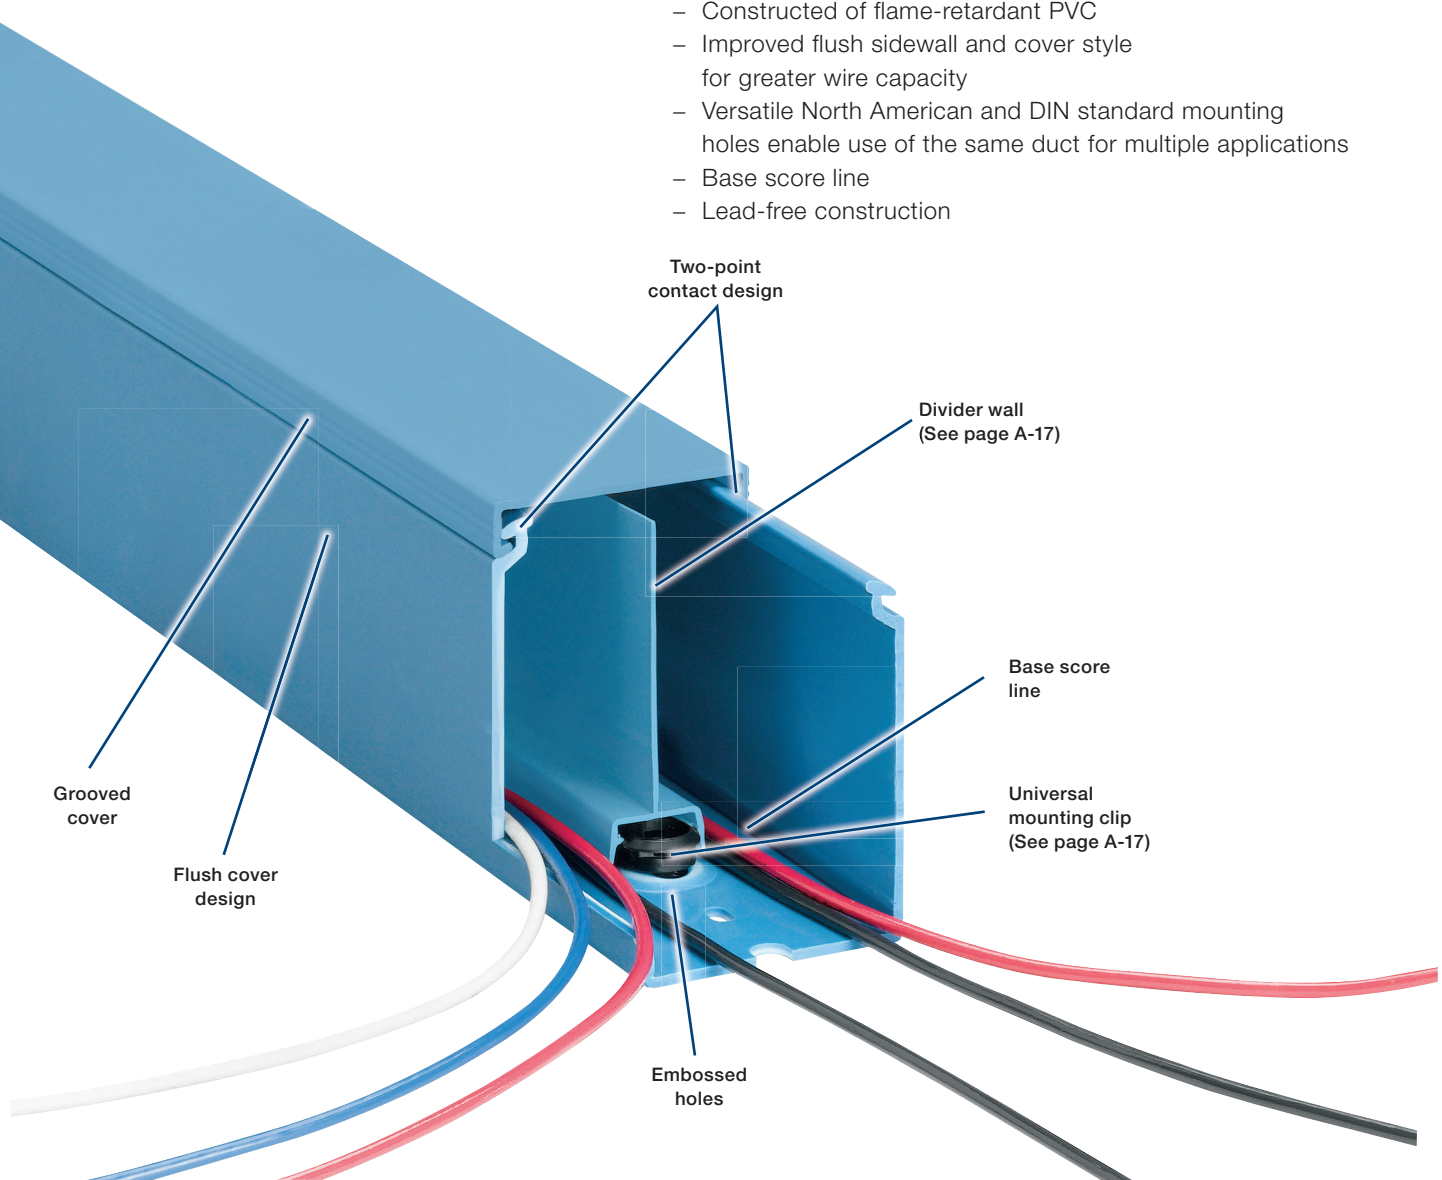

Flame-retardant PVC offers the protection you need.

Solid wall duct — PVC

- Engineered to restrict wire access
- Constructed of flame-retardant PVC
- Improved flush sidewall and cover style for greater wire capacity
- Versatile North American and DIN standard mounting holes enable use of the same duct for multiple applications
- Base score line
- Lead-free construction

[] = space for color identifier:

- G = Gray
- W = White
- B = Black
- I = Intrinsic blue

- Standard lengths are 6 feet.
- + Catalog number must be completed by adding suffix G for gray, W for white, I for intrinsic blue, B for black.
- Example: TYD75X1SPG6 is a 0.75" x 1" solid wall gray duct.
- To order duct without mounting holes, add suffix NM to catalog number.
- Example: TYD75X1SPGNM6 is a 0.75" x 1" solid wall gray duct with no mounting holes.
- To order adhesive-backed duct, add suffix A to catalog number.
- Example: TYD75X1SPGA6 is a 0.75" x 1" solid wall gray duct with adhesive backing. Shelf life for adhesive is 1 year.
- PVC vinyl duct is UL® Recognized , CSA certified and CE compliant.