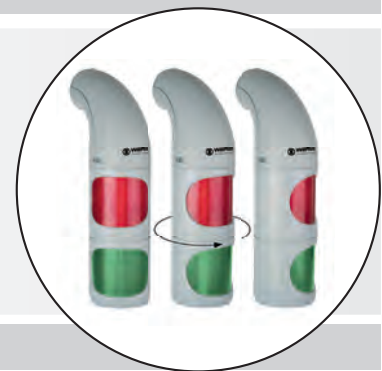

LED Beacon with integrated Siren (1 tier)

- High visibility LED Traffic Light with independently triggerable integrated siren
- Colour intensive light effect thanks to LEDs in the same colour as the lenses
- Simple mounting due to integrated mounting bracket
- The optical signal also offers very good sideward visibility
- Protection rating IP 65/IP 69k

Integrated siren with high sound output

**ACCESSORIES:**

Adaptor for tube mounting (suitable for Ø 75 mm tubes)	<b>975 894 02</b>
--	-------------------

**ADDITIONAL INFORMATION:**

**Maximum flexibility**  
Thanks to the innovative bracket, the direction of the signal can be individually adjusted. After the bracket has been mounted, the customer can adjust the direction to suit his requirements.

The LED traffic light can be turned through 360 degrees guaranteeing optimum visibility from all angles.

The direction of the optical signal can be individually adjusted

The adaptor (accessory) allows quick and simple mounting on tubes (Ø 75 mm)